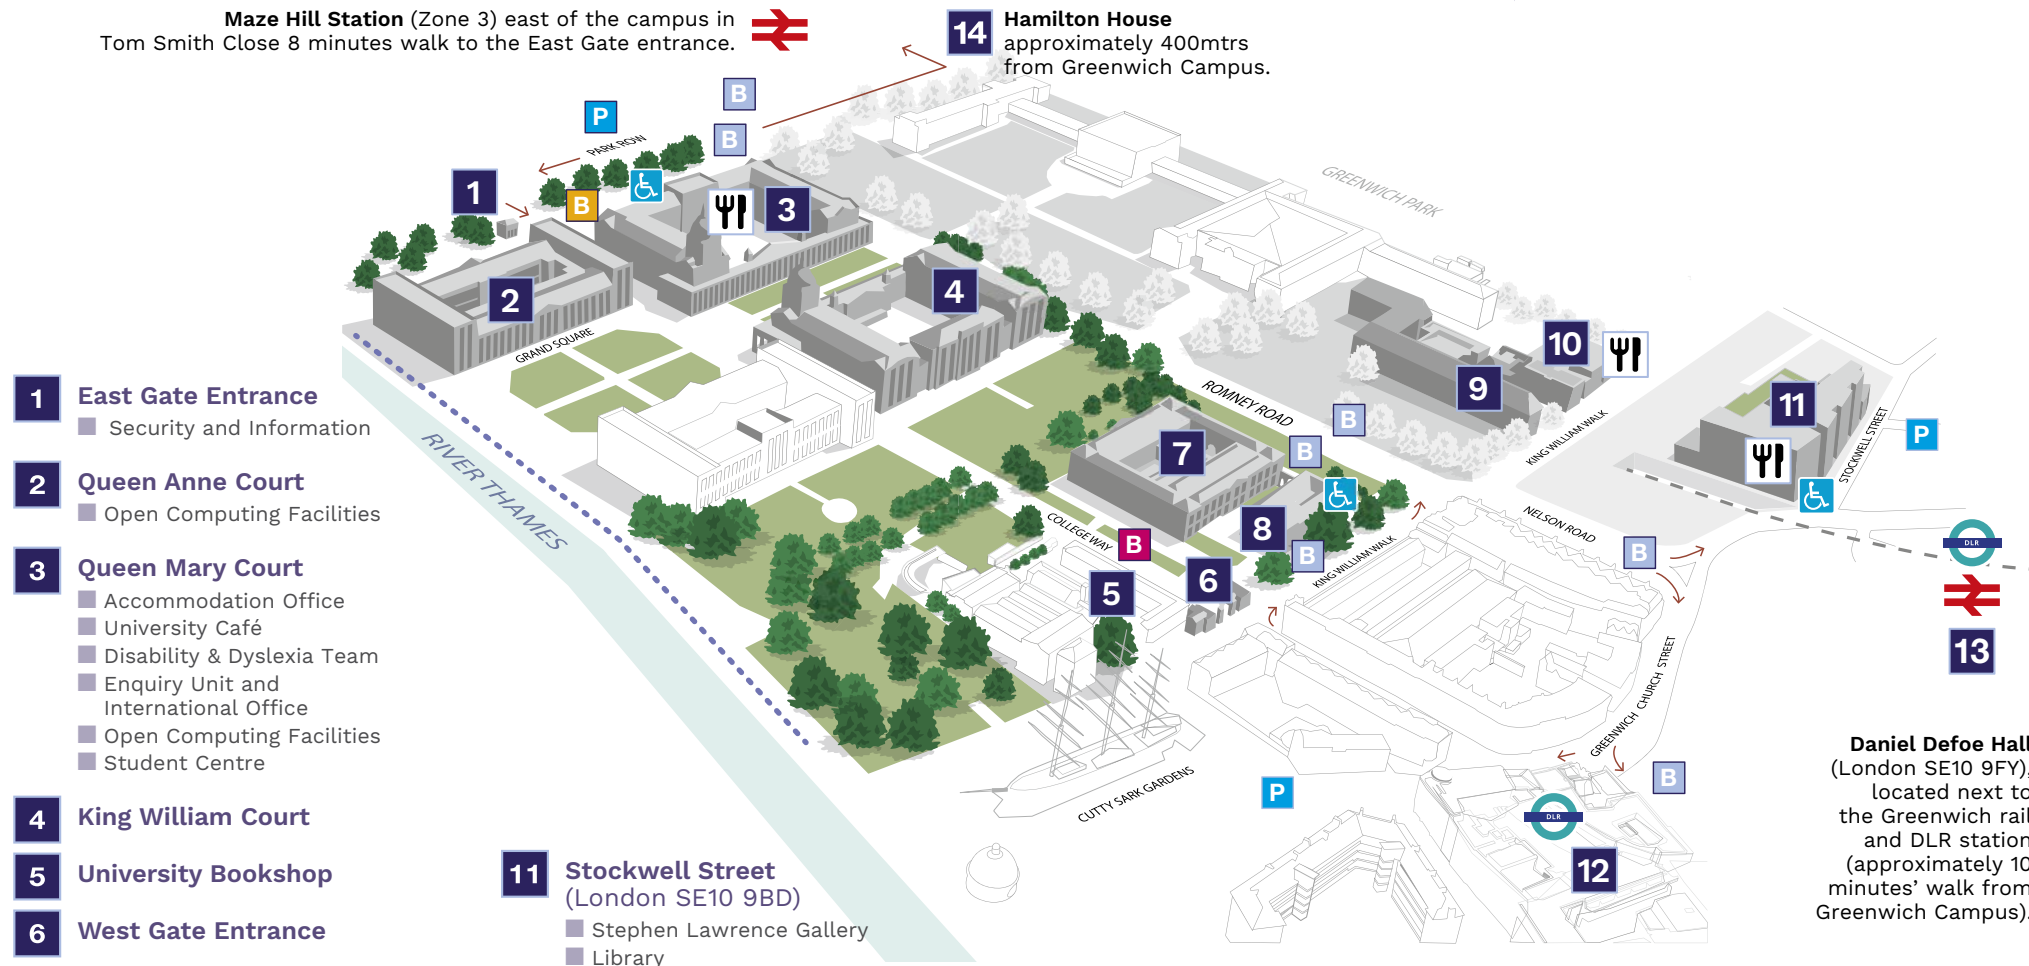

Greenwich Campus

Maze Hill Station (Zone 3) east of the campus in Tom Smith Close 8 minutes walk to the East Gate entrance. 

14 Hamilton House approximately 400mtrs from Greenwich Campus.

- 1 East Gate Entrance**
 - Security and Information
- 2 Queen Anne Court**
 - Open Computing Facilities
- 3 Queen Mary Court**
 - Accommodation Office
 - University Café
 - Disability & Dyslexia Team
 - Enquiry Unit and International Office
 - Open Computing Facilities
 - Student Centre

- 4 King William Court**
- 5 University Bookshop**
- 6 West Gate Entrance**
- 7 Dreadnought Building**
- 8 Stephen Lawrence Building**

- 9 Devonport House**
 - Conference Centre
 - Postgraduate and Mature Students' Accommodation

- 10 Cooper Building**
 - Bar Latitude
 - Students' Union

- 11 Stockwell Street** (London SE10 9BD)
 - Stephen Lawrence Gallery
 - Library

- 12 Cutty Sark Hall** (London SE10 9ED)
- 13 Daniel Defoe Hall** (London SE10 9FY)
- 14 Hamilton House** Park Vista

B Bus Stop (university bus service - Avery Hill)

 Cycle path. National route 1

P Public Parking

 **Disabled Parking**

 **Restaurant/Café**

Daniel Defoe Hall (London SE10 9FY), located next to the Greenwich rail and DLR station (approximately 10 minutes' walk from Greenwich Campus).